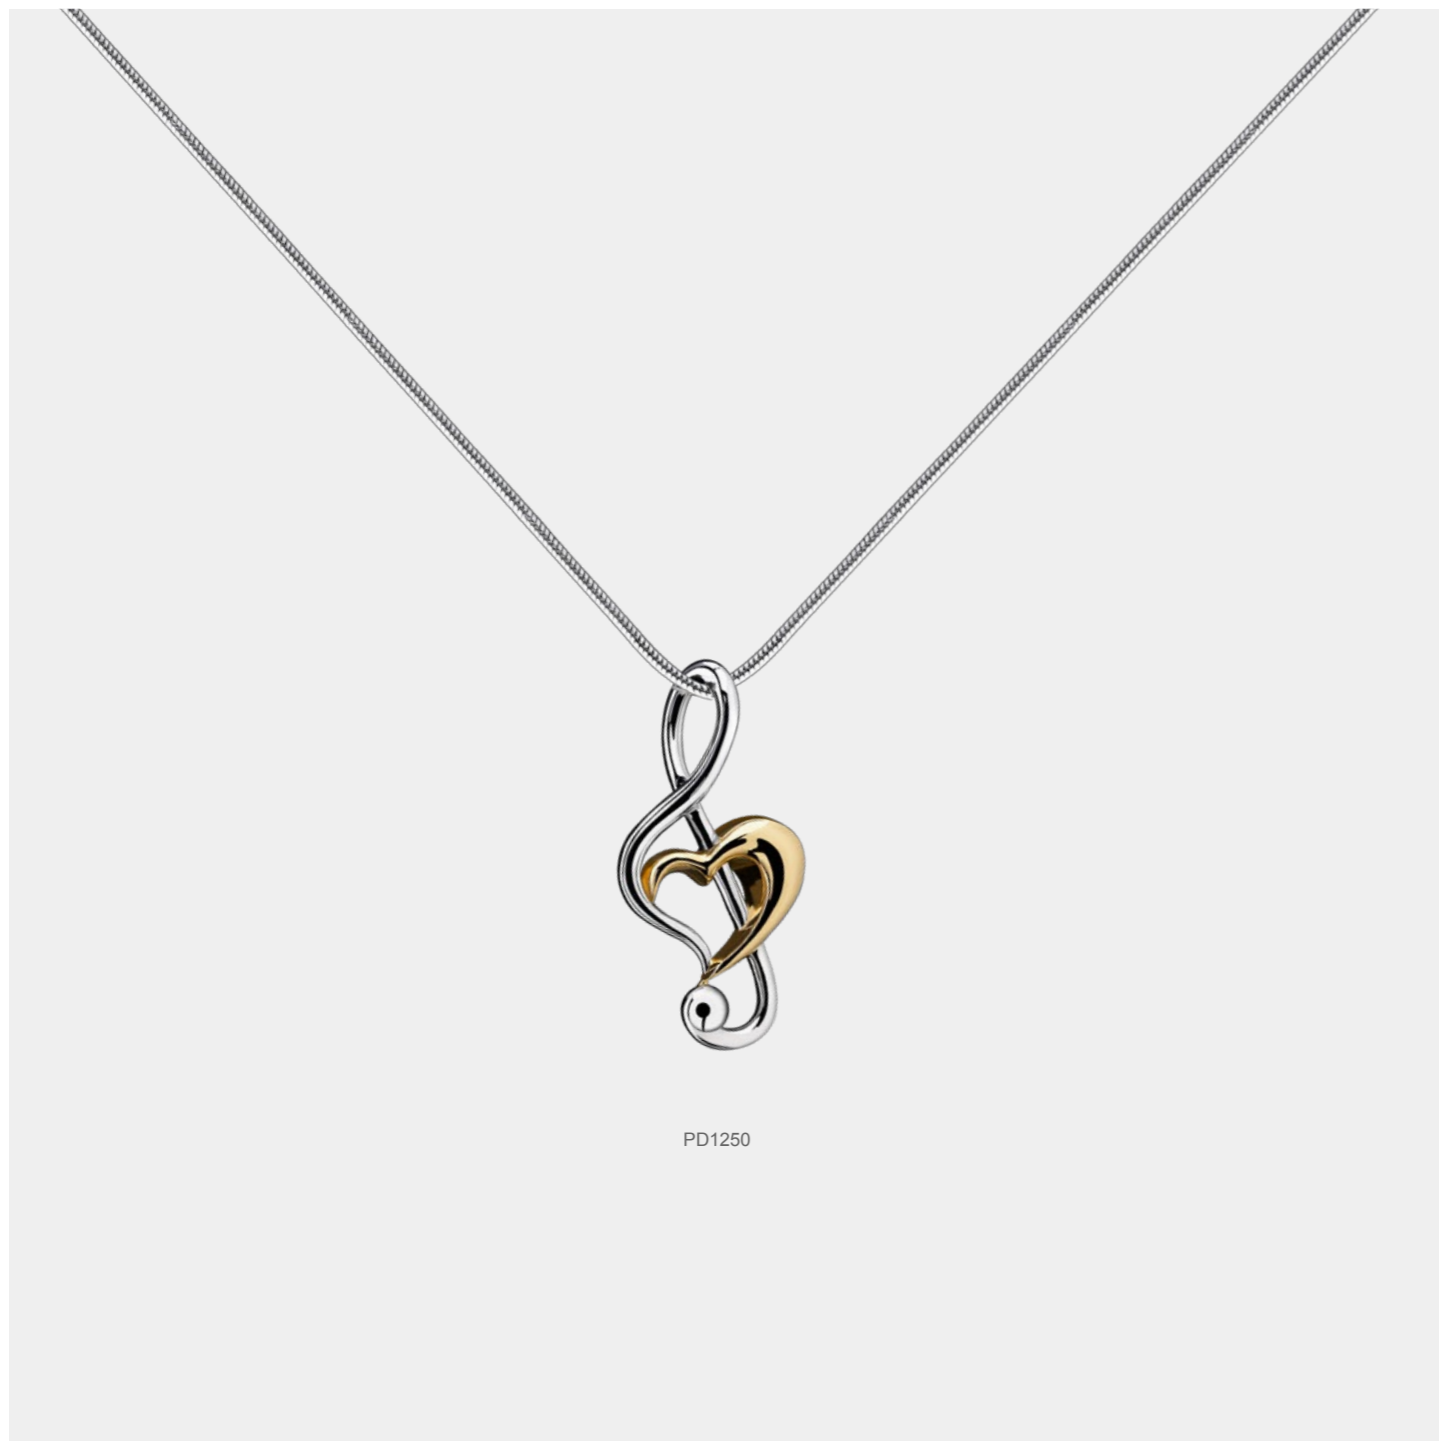

ER1290 Mother of Pearl™ Stud Earrings Pol Gold Vermeil | W 1.2 Cms H 1.2 Cms | Sterling 925 Silver

Sterling 925 Silver Necklace included with Pendants
 Earrings have no cavity for Ashes
 Bracelet not included with Beads, sold separately as AC1001
 LoveUrns® Treasure™ ~ Wear your Love™

PD1290

BD2122

ER1290

© LOVEURNS® 2020 BRACELET SOLD SEPARATELY

PD1250 TrebleClef™ Ashes Pendant Pol Silver & Gold Vermeil | Vol. Symbolic | W 1.4 Cms H 2.9 Cms | Sterling 925 Silver
PD1501 InfiniteLove™ Ashes Pendant Pol Silver | Vol. Symbolic | W 1.3 Cms H 2.5 Cms | Sterling 925 Silver

Sterling 925 Silver Necklace included with Pendants
LoveUrns® Treasure™ ~ Wear your Love™

TrebleClef Heart™

PD1250

InfiniteLove™

PD1501

© LOVEURNS® 2020

EU CRD 007516356-0001

PD1050