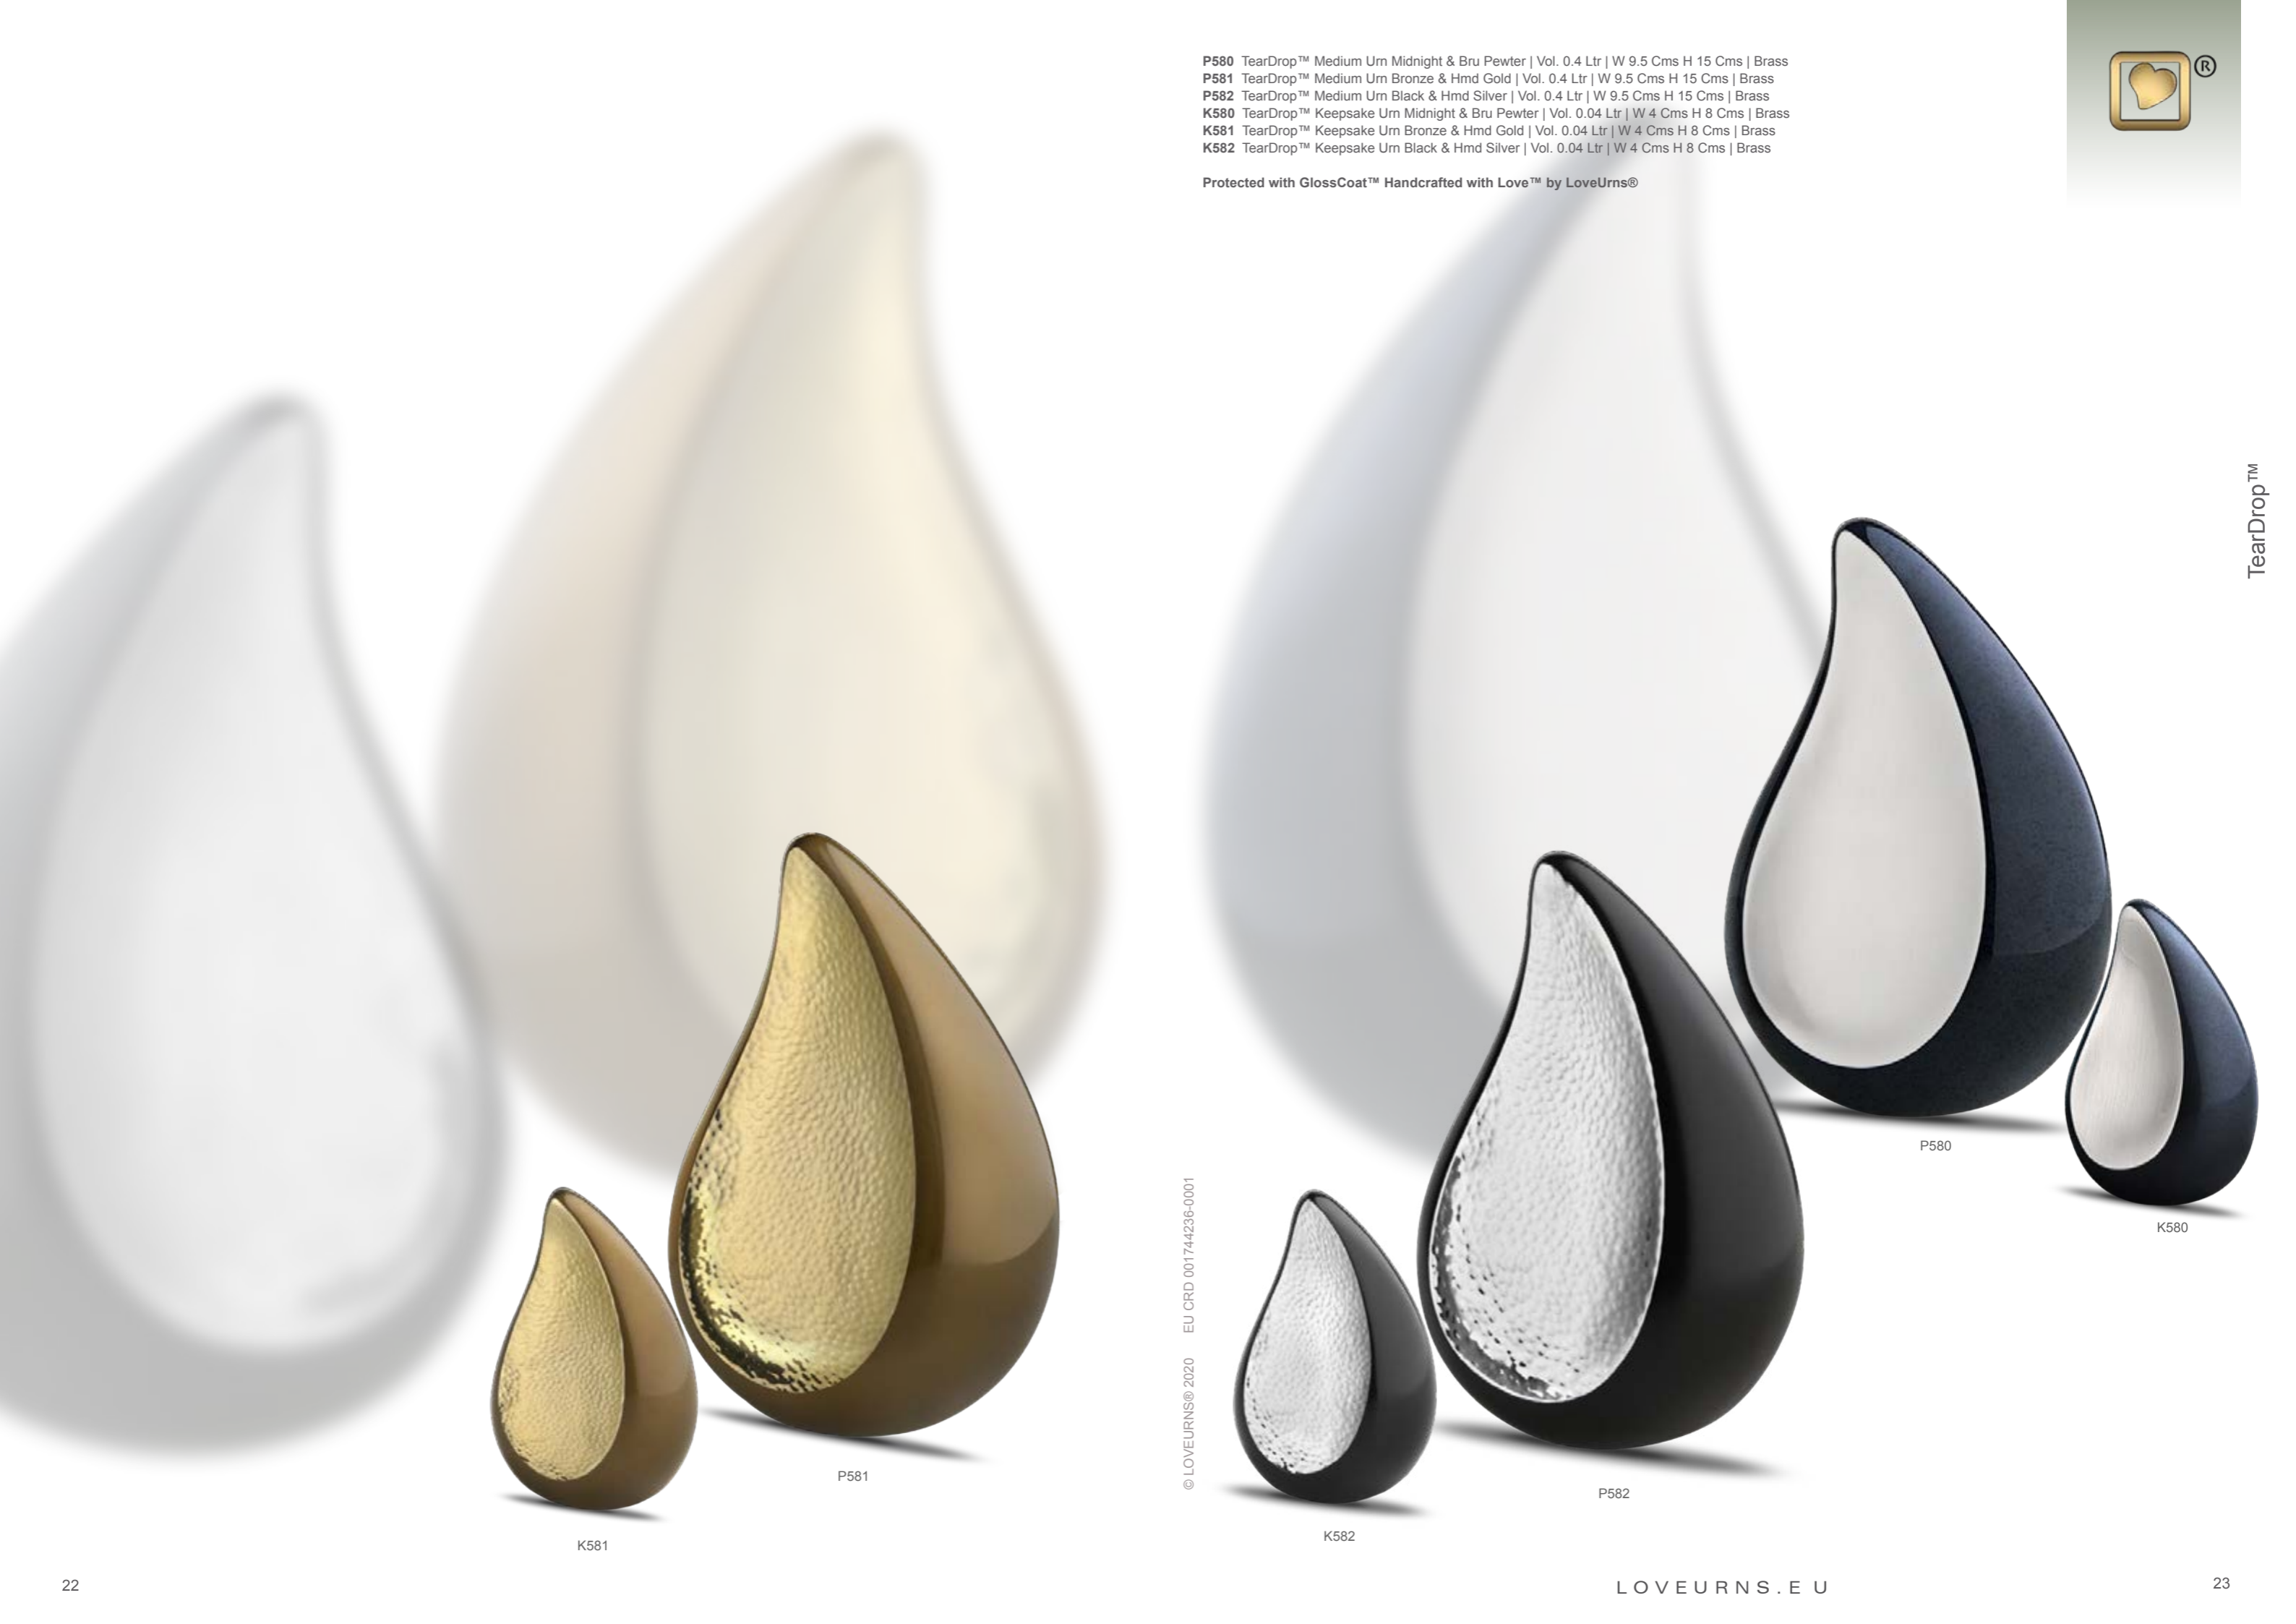

P580 TearDrop™ Medium Urn Midnight & Bru Pewter | Vol. 0.4 Ltr | W 9.5 Cms H 15 Cms | Brass
P581 TearDrop™ Medium Urn Bronze & Hmd Gold | Vol. 0.4 Ltr | W 9.5 Cms H 15 Cms | Brass
P582 TearDrop™ Medium Urn Black & Hmd Silver | Vol. 0.4 Ltr | W 9.5 Cms H 15 Cms | Brass
K580 TearDrop™ Keepsake Urn Midnight & Bru Pewter | Vol. 0.04 Ltr | W 4 Cms H 8 Cms | Brass
K581 TearDrop™ Keepsake Urn Bronze & Hmd Gold | Vol. 0.04 Ltr | W 4 Cms H 8 Cms | Brass
K582 TearDrop™ Keepsake Urn Black & Hmd Silver | Vol. 0.04 Ltr | W 4 Cms H 8 Cms | Brass

Protected with GlossCoat™ Handcrafted with Love™ by LoveUrns®

K581