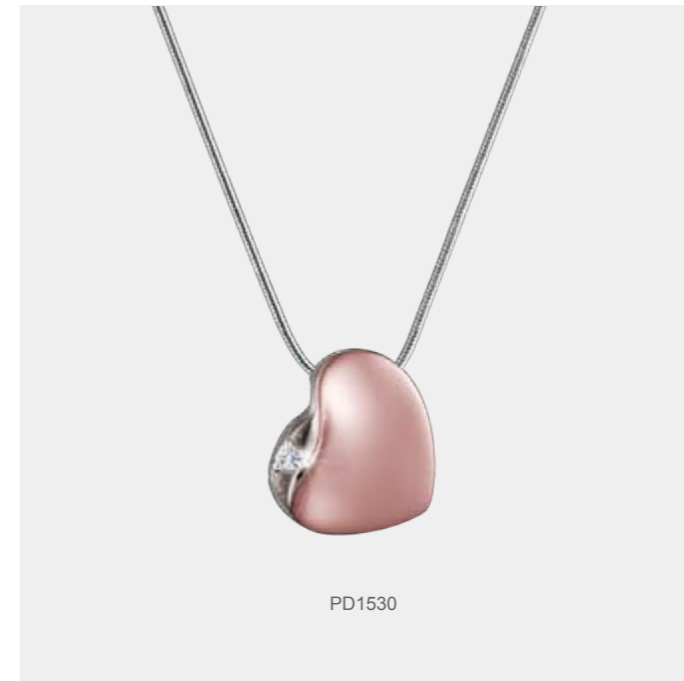

Leaning Heart™ Crystal