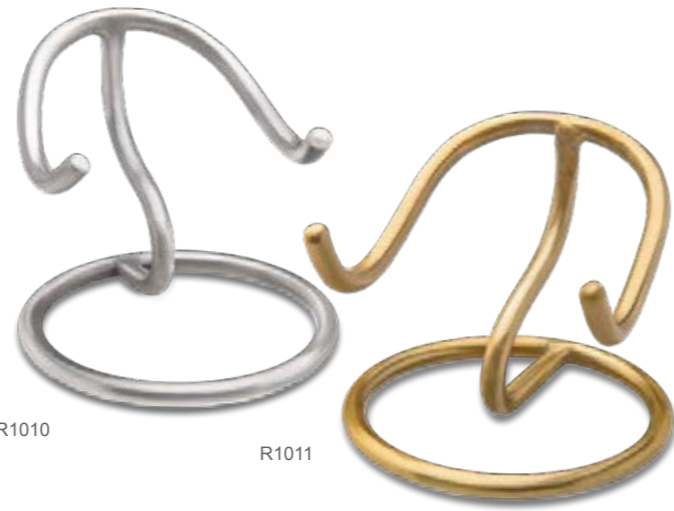

- R1010 Keepsake Holder Accessory Bru Pewter | W 6 Cms H 6 Cms | Brass
- R1011 Keepsake Holder Accessory Bru Gold | W 6 Cms H 6 Cms | Brass

Protected with GlossCoat™ Handcrafted with Love™ by LoveUrns®