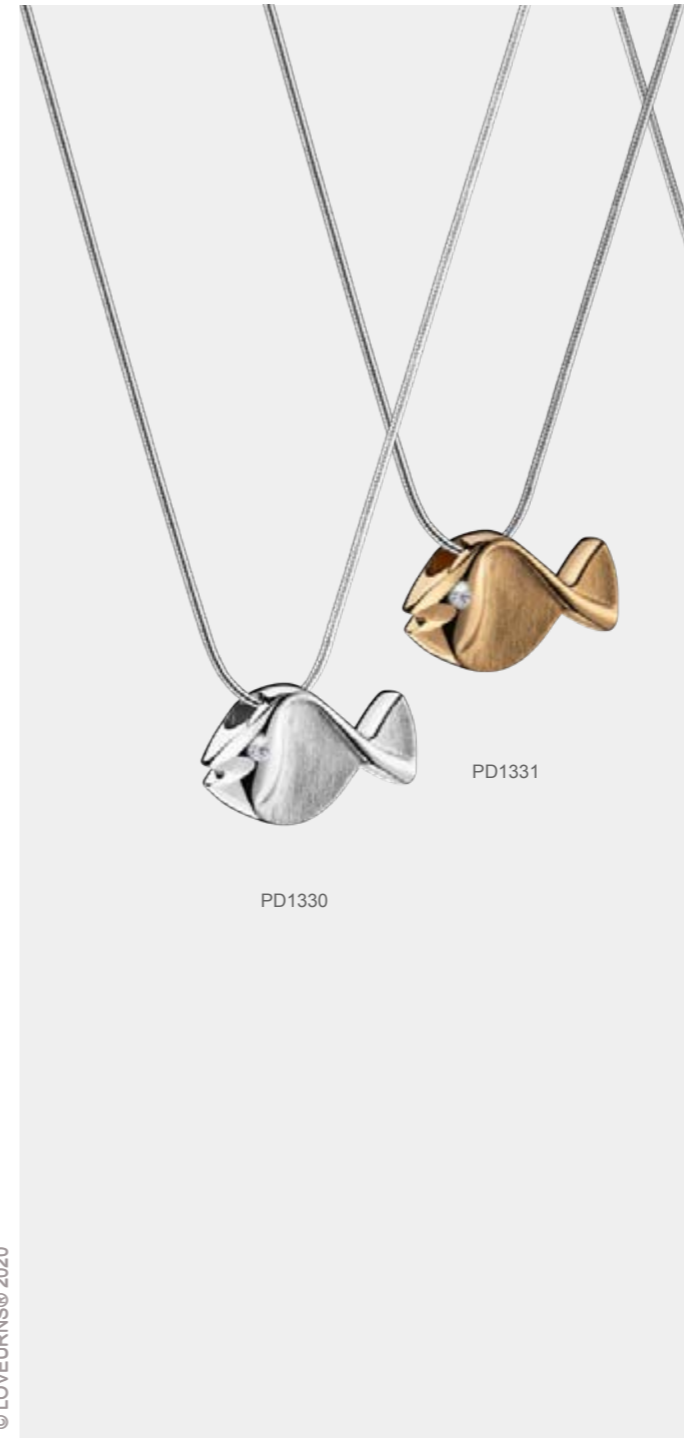

PD1240 Anchor™ Ashes Pendant Pol Silver | Vol. Symbolic | W 1.5 Cms H 2 Cms | Sterling 925 Silver
PD1300 Lotus™ Ashes Pendant Bru Silver w/Zirconia | Vol. Symbolic | W 1.7 Cms H 1.5 Cms | Sterling 925 Silver
PD1301 Lotus™ Ashes Pendant Bru Gold Vermeil w/Zirconia | Vol. Symbolic | W 1.7 Cms H 1.5 Cms | Sterling 925 Silver
PD1330 Fish™ Ashes Pendant Pol & Bru Silver w/Zirconia | Vol. Symbolic | W 1.8 Cms H 1.1 Cms | Sterling 925 Silver
PD1331 Fish™ Ashes Pendant Pol & Bru Gold Vermeil w/Zirconia | Vol. Symbolic | W 1.8 Cms H 1.1 Cms | Sterling 925 Silver
PD1480 SeaShell™ Pearl Ashes Pendant Pol & Bru Silver | Vol. Symbolic | W 1.9 Cms H 1.7 Cms | Sterling 925 Silver
PD1481 SeaShell™ Pearl Ashes Pendant Pol & Bru Gold Vermeil | Vol. Symbolic | W 1.9 Cms H 1.7 Cms | Sterling 925 Silver

Sterling 925 Silver Necklace included with Pendants
LoveUrns® Treasure™ ~ Wear your Love™

© LOVEURNS® 2020