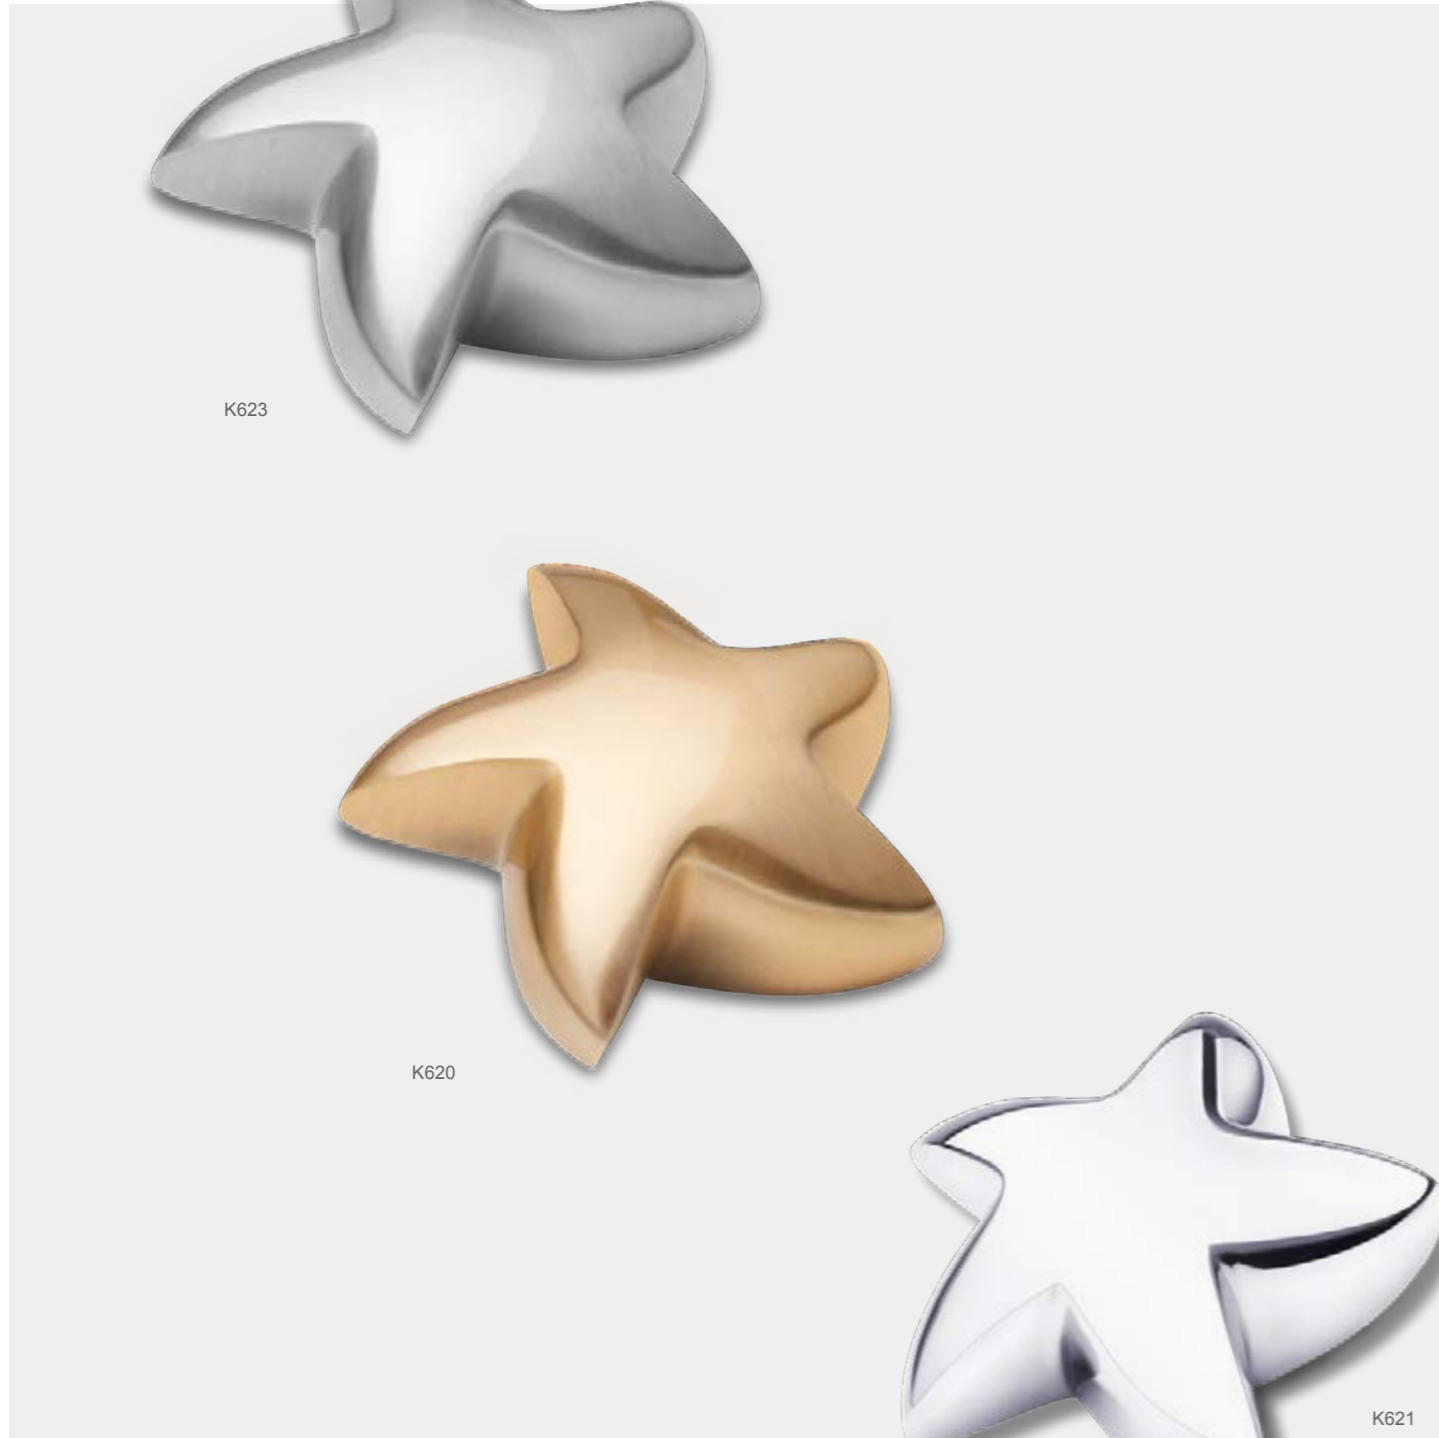

K600 Heart Keepsake Urn Bru Gold | Vol. 0.045 Ltr | W 8 Cms H 3 Cms | Brass
K601 Heart Keepsake Urn Bru Pewter | Vol. 0.045 Ltr | W 8 Cms H 3 Cms | Brass
K602 Heart Keepsake Urn Pol Gold | Vol. 0.045 Ltr | W 8 Cms H 3 Cms | Brass
K603 Heart Keepsake Urn Pol Silver | Vol. 0.045 Ltr | W 8 Cms H 3 Cms | Brass
K620 Angelic Star Keepsake Urn Bru Gold | Vol. 0.045 Ltr | W 8.5 Cms H 3 Cms | Brass
K621 Angelic Star Keepsake Urn Pol Silver | Vol. 0.045 Ltr | W 8.5 Cms H 3 Cms | Brass
K623 Angelic Star Keepsake Urn Bru Pewter | Vol. 0.045 Ltr | W 8.5 Cms H 3 Cms | Brass

Protected with GlossCoat™ Handcrafted with Love™ by LoveUrns®

Angelic Star™ Keepsakes