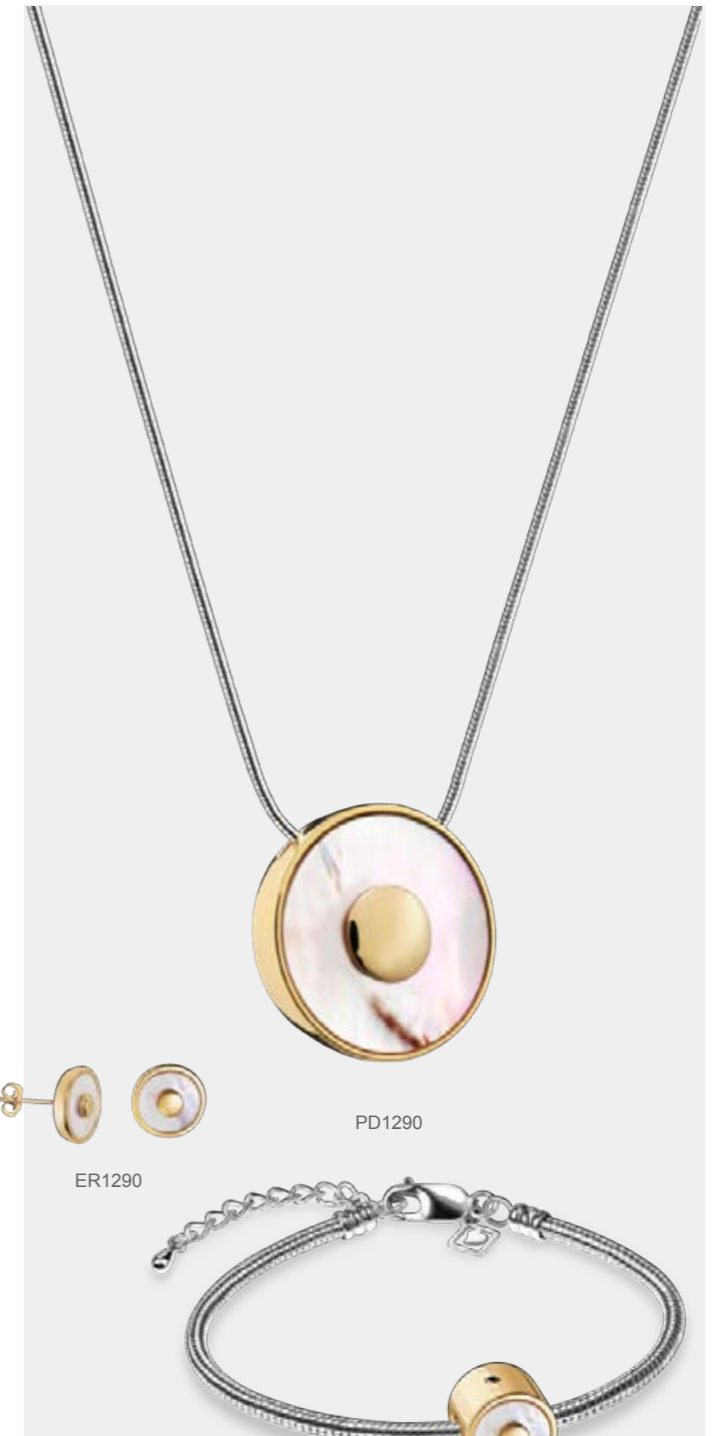

Peace™

Mother of Pearl™

PD1290

BD2122

ER1290

© LOVEURNS® 2020 BRACELET SOLD SEPARATELY