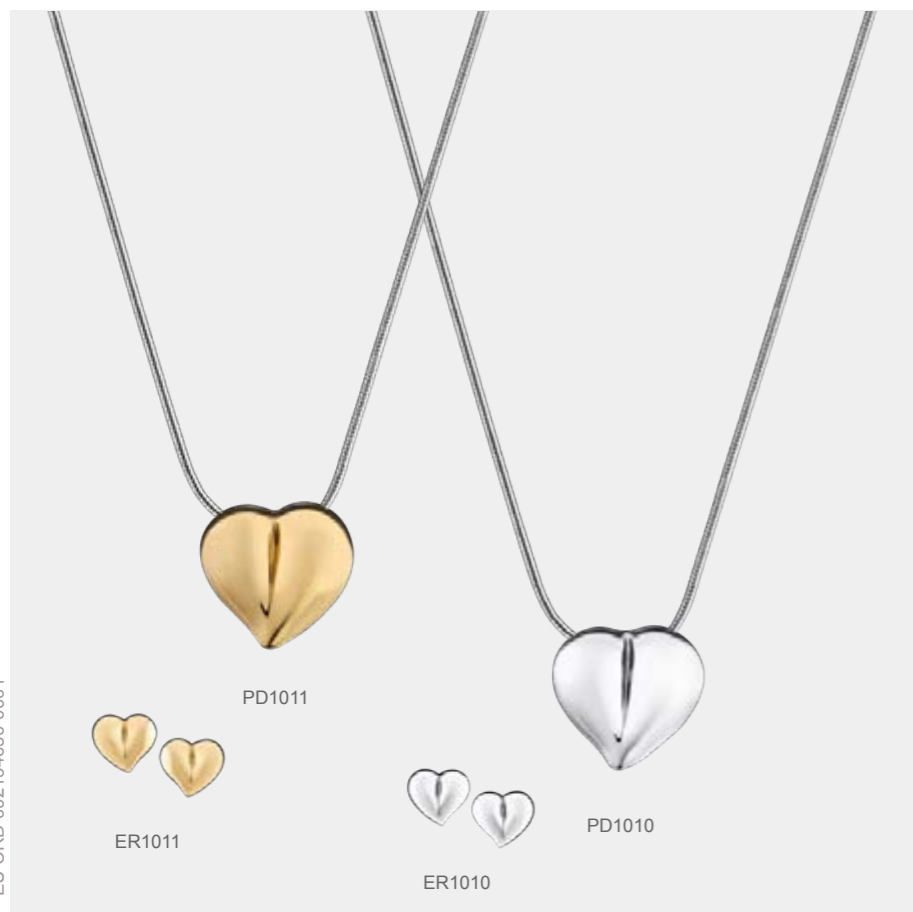

A1000 LoveHeart™ Adult Urn Pearl Red & Pol Silver w/Swarovski® | Vol. 4 Ltr | W 24 Cms H 20 Cms | Brass & Alloy
P1000 LoveHeart™ Medium Urn Pearl Red & Pol Silver w/Swarovski® | Vol. 0.65 Ltr | W 13.5 Cms H 10.5 Cms | Brass & Alloy
K1000 LoveHeart™ Keepsake Urn Pearl Red & Pol Silver w/Swarovski® | Vol. 0.1 Ltr | W 7.5 Cms H 6.5 Cms | Brass & Alloy

ER1010 LoveHeart™ Stud Earrings Pol Silver | W 1.1 Cms H 1 Cms | Sterling 925 Silver
ER1011 -LoveHeart™ Stud Earrings Pol Gold Vermeil | W 1.1 Cms H 1 Cms | Sterling 925 Silver
PD1010 LoveHeart™ Ashes Pendant Pol Silver | Vol. Symbolic | W 1.7 Cms H 1.7 Cms | Sterling 925 Silver
PD1011 LoveHeart™ Ashes Pendant Pol Gold Vermeil | Vol. Symbolic | W 1.7 Cms H 1.7 Cms | Sterling 925 Silver

Sterling 925 Silver Necklace included with Pendants
Earrings have no cavity for Ashes
LoveUrns® Treasure™ ~ Wear your Love™
Protected with GlossCoat™ Handcrafted with Love™ by LoveUrns®

EU CRD 002134650-0001

PD1011

ER1011

ER1010

PD1010