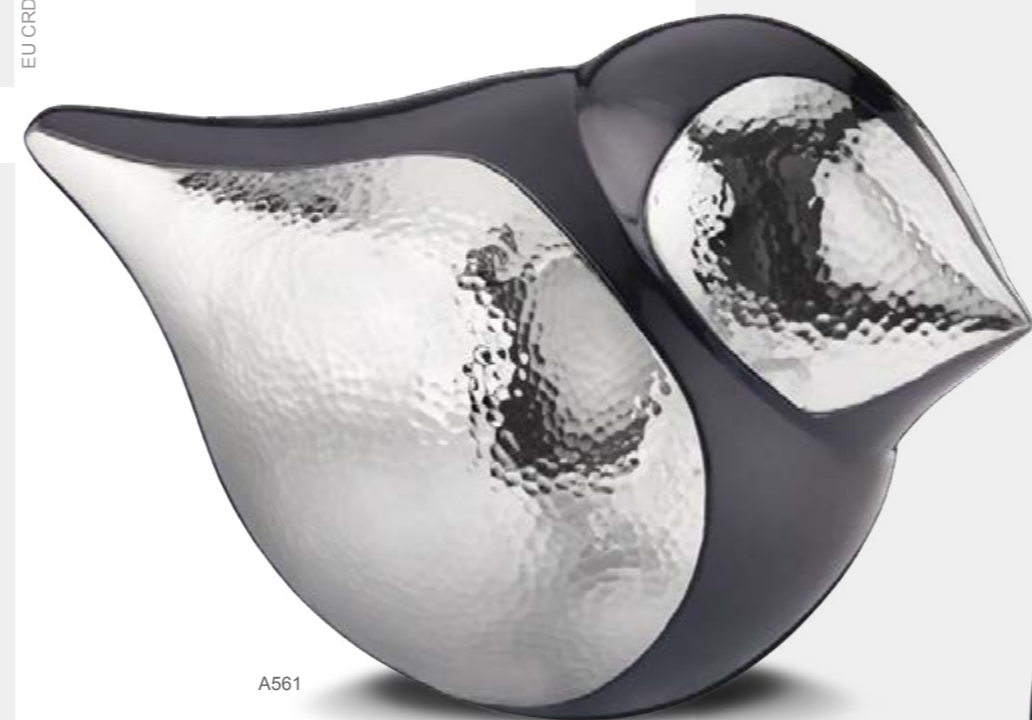

EU CRD 001797135-0001

A550 LoveBird™ Adult Urn Midnight & Bru Pewter | Vol. 1.54 Ltr | W 14.5 Cms H 19 Cms | Brass
A551 LoveBird™ Adult Urn Bronze & Hmd Gold | Vol. 1.54 Ltr | W 14.5 Cms H 19 Cms | Brass
A560 SoulBird™ Adult Urn Midnight & Hmd Silver | Vol. 3.5 Ltr | W 21.5 Cms H 18 Cms | Brass
A561 SoulBird™ Adult Urn Midnight & Hmd Silver | Vol. 3.5 Ltr | W 18 Cms H 20 Cms | Brass
K550 LoveBird™ Keepsake Urn Midnight & Bru Pewter | Vol. 0.05 Ltr | W 6 Cms H 7 Cms | Brass
K551 LoveBird™ Keepsake Urn Bronze & Hmd Gold | Vol. 0.05 Ltr | W 6 Cms H 7 Cms | Brass
K560 SoulBird™ Keepsake Urn Midnight & Hmd Silver | Vol. 0.04 Ltr | W 5 Cms H 6 Cms | Brass
K561 SoulBird™ Keepsake Urn Midnight & Hmd Silver | Vol. 0.04 Ltr | W 5 Cms H 5 Cms | Brass

PD1280 SoulBird™ Ashes Pendant Pol Silver | Vol. Symbolic | W 1.9 Cms H 1.6 Cms | Sterling 925 Silver
PD1460 LoveBird™ Ashes Pendant Pol & Bru Silver | Vol. Symbolic | W 2.2 Cms H 1.8 Cms | Sterling 925 Silver

Sterling 925 Silver Necklace included with Pendants
LoveUrns® Treasure™ ~ Wear your Love™
Protected with GlossCoat™ Handcrafted with Love™ by LoveUrns®

A561

© LOVEURNS® 2020

EU CRD 001797135-0001