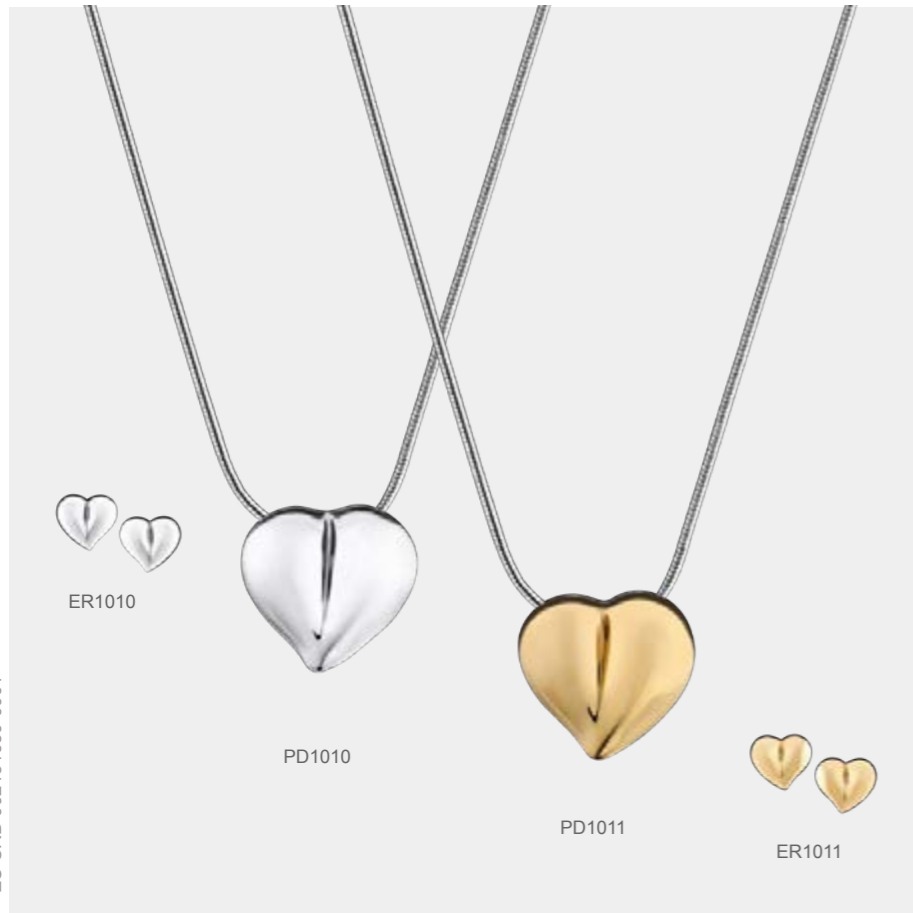

LoveHeart™

© LOVEURNS® 2020 EU CRD 001744236-0001