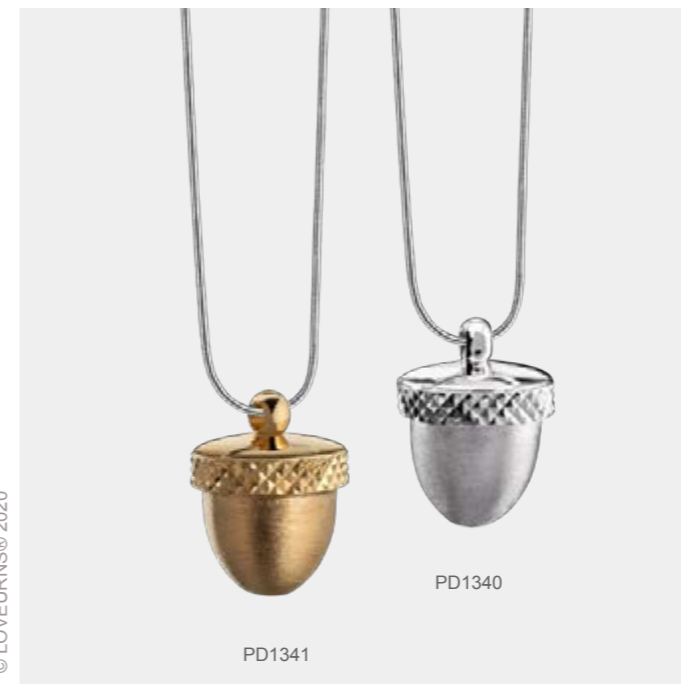

Sterling 925 Silver Necklace included with Pendants
 LoveUrns® Treasure™ ~ Wear your Love™

FootballHelmet™

PD1510

SoccerBall™

PD1511

Tribute™

PD1121

PD1120

Urn™

PD1141

PD1140

Flask™

PD1513

LoveTag™

PD1512

Acorn™