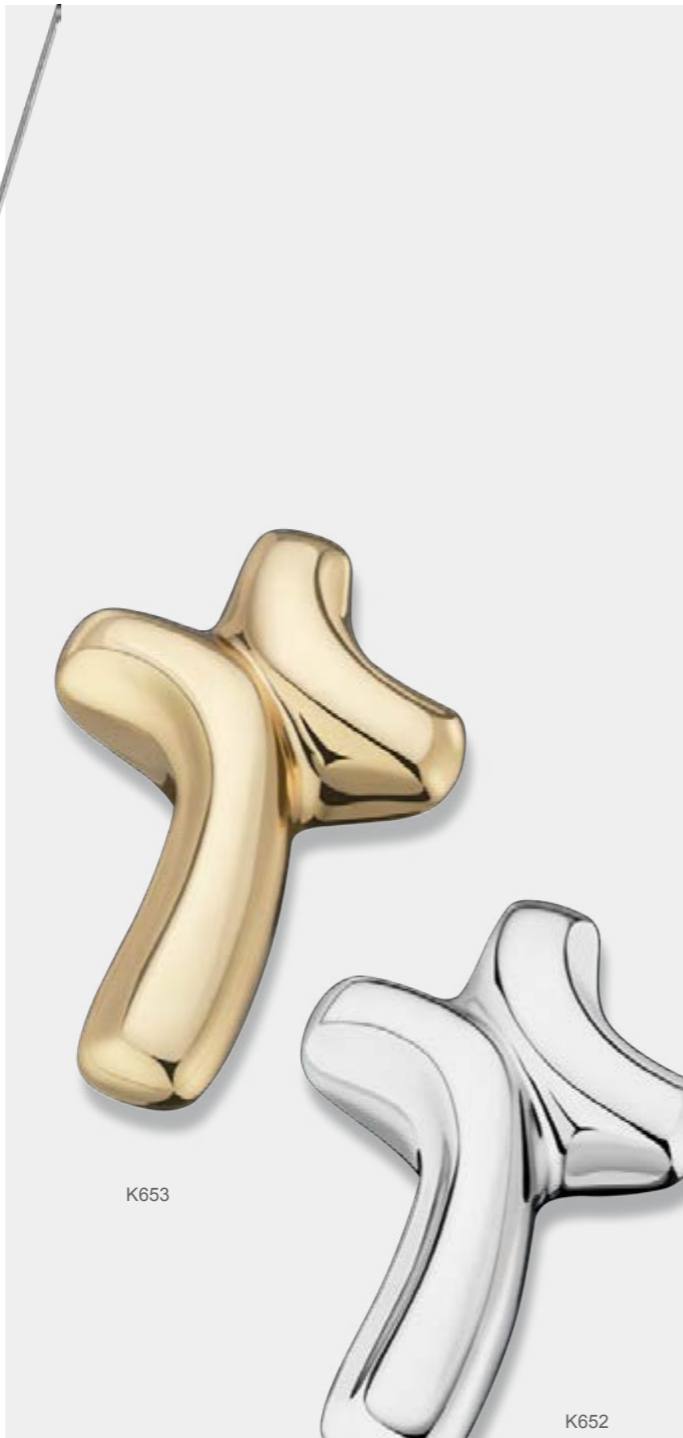

K650 ComfortCross™ Keepsake Urn Bru Pewter | Vol. 0.045 Ltr | W 6.5 Cms H 2.5 Cms | Brass
K651 ComfortCross™ Keepsake Urn Bru Gold | Vol. 0.045 Ltr | W 6.5 Cms H 2.5 Cms | Brass
K652 ComfortCross™ Keepsake Urn Pol Silver | Vol. 0.045 Ltr | W 6.5 Cms H 2.5 Cms | Brass
K653 ComfortCross™ Keepsake Urn Pol Gold | Vol. 0.045 Ltr | W 6.5 Cms H 2.5 Cms | Brass
K654 ComfortCross™ Keepsake Urn Pol RoseGold | Vol. 0.045 Ltr | W 6.5 Cms H 2.5 Cms | Brass
K655 ComfortCross™ Keepsake Urn Bru RoseGold | Vol. 0.045 Ltr | W 6.5 Cms H 2.5 Cms | Brass

PD1132 ComfortCross™ Ashes Pendant Pol Silver | Vol. Symbolic | W 1.2 Cms H 2 Cms | Sterling 925 Silver
PD1133 ComfortCross™ Ashes Pendant Pol Gold | Vol. Symbolic | W 1.2 Cms H 2 Cms | Sterling 925 Silver

Sterling 925 Silver Necklace included with Pendants
LoveUrns® Treasure™ ~ Wear your Love™
Protected with GlossCoat™ Handcrafted with Love™ by LoveUrns®

ComfortCross™

K653

K652

© LOVEURNS® 2020

ComfortCross™