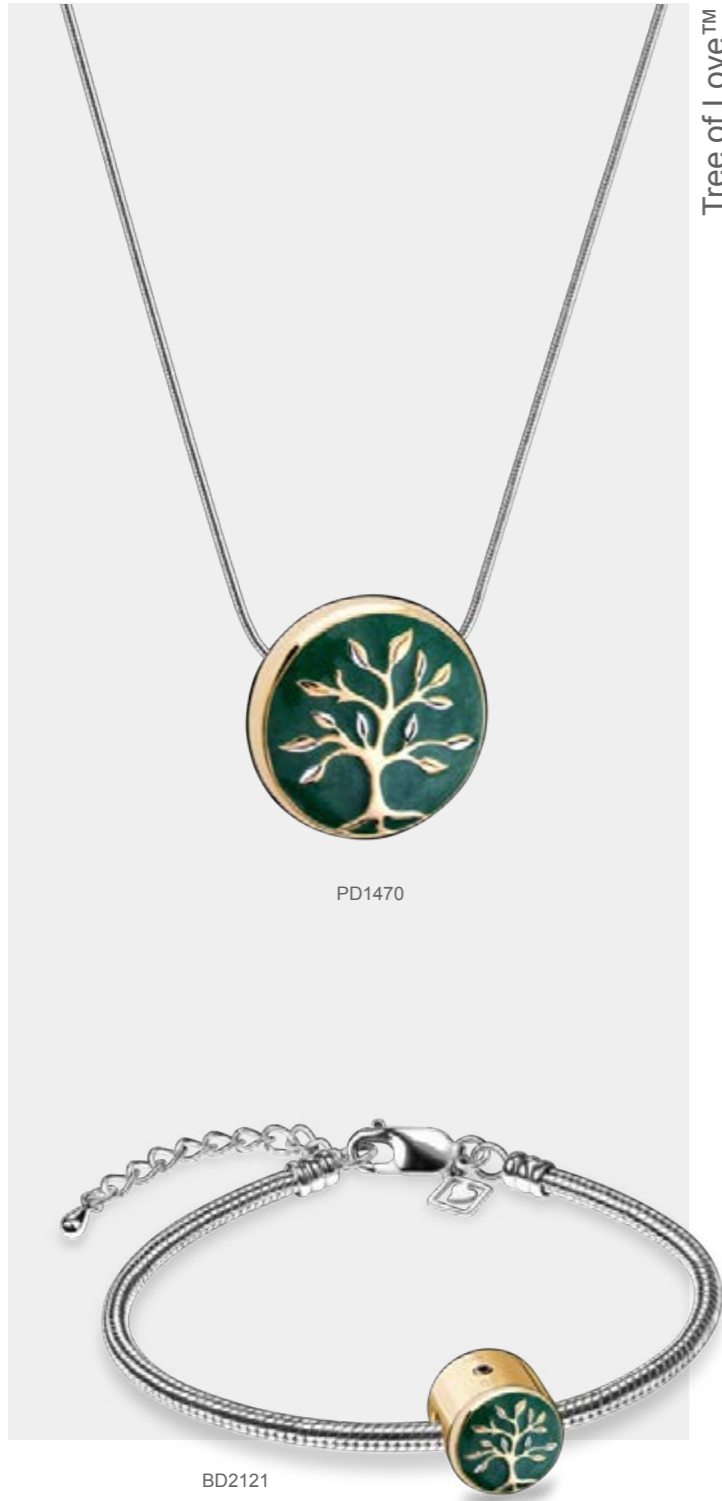

A540 Elegant Leaf™ Adult Urn Green & Bru Gold | Vol. 2.9 Ltr | W 15 Cms H 26 Cms | Alloy
A541 Elegant Leaf™ Adult Urn Bronze & Bru Gold | Vol. 2.9 Ltr | W 15 Cms H 26 Cms | Alloy
A542 Elegant Leaf™ Adult Urn Midnight & Bru Pewter | Vol. 2.9 Ltr | W 15 Cms H 26 Cms | Alloy
K540 Elegant Leaf™ Keepsake Urn Green & Bru Gold | Vol. 0.05 Ltr | W 5 Cms H 7.5 Cms | Brass
K541 Elegant Leaf™ Keepsake Urn Bronze & Bru Gold | Vol. 0.05 Ltr | W 5 Cms H 7.5 Cms | Brass
K542 Elegant Leaf™ Keepsake Urn Midnight & Bru Pewter | Vol. 0.05 Ltr | W 5 Cms H 7.5 Cms | Brass

PD1470 TreeofLove™ Ashes Pendant Pearl Green & Pol Gold Vermeil | Vol. Symbolic | W 2 Cms H 2 Cms | Sterling 925 Silver
PD1560 Elegant Leaf™ Ashes Pendant Pearl Green & Pol Silver | Vol. Symbolic | W 1 Cms H 2.3 Cms | Sterling 925 Silver
BD2121 TreeofLove™ Ashes Bead Pearl Green & Pol Gold Vermeil | Vol. Symbolic | W 1.3 Cms H 1.3 Cms | Sterling 925 Silver

Sterling 925 Silver Necklace included with Pendants
Bracelet not included with Beads, sold separately as AC1001
LoveUrns® Treasure™ ~ Wear your Love™
Protected with GlossCoat™ Handcrafted with Love™ by LoveUrns®

Tree of Love™

PD1470

BD2121

BRACELET SOLD SEPARATELY