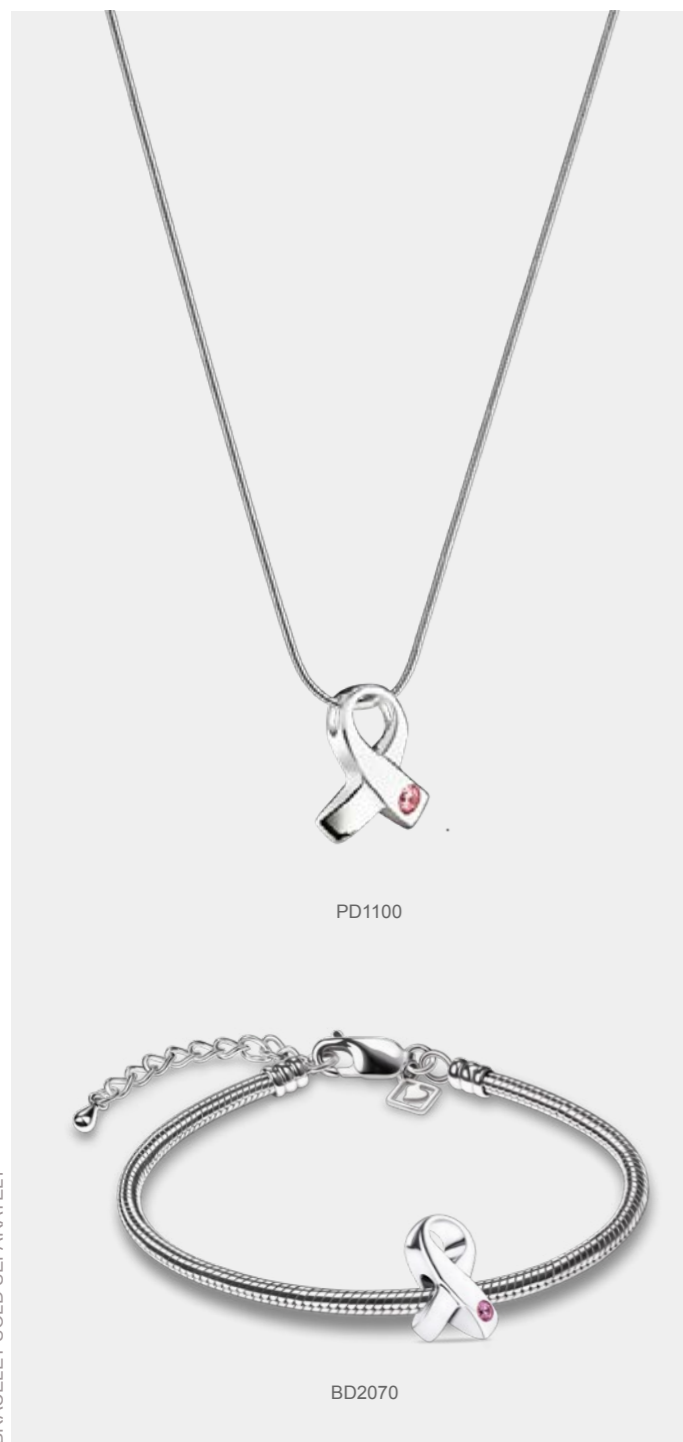

A900 Awareness™ Adult Urn Pink & Bru Pewter | Vol. 3.1 Ltr | W 15.5 Cms H 26.5 Cms | Alloy
A901 Awareness™ Adult Urn Purple & Bru Pewter | Vol. 3.1 Ltr | W 15.5 Cms H 26.5 Cms | Alloy
K900 Awareness™ Keepsake Urn Pink & Bru Pewter | Vol. 0.05 Ltr | W 4.5 Cms H 7 Cms | Brass
K901 Awareness™ Keepsake Urn Purple & Bru Pewter | Vol. 0.05 Ltr | W 4.5 Cms H 7 Cms | Brass
T900 Awareness™ Tealight Urn Pink & Bru Pewter | Vol. 0.45 Ltr | W 9.5 Cms H 13.5 Cms | Brass, Alloy & Glass
T901 Awareness™ Tealight Urn Purple & Bru Pewter | Vol. 0.45 Ltr | W 9.5 Cms H 13.5 Cms | Brass, Alloy & Glass
T902 Awareness™ Tall Tealight Urn Pink & Bru Pewter | Vol. 1.1 Ltr | W 9.5 Cms H 27.5 Cms | Brass, Alloy & Glass
T903 Awareness™ Tall Tealight Urn Purple & Bru Pewter | Vol. 1.1 Ltr | W 9.5 Cms H 27.5 Cms | Brass, Alloy & Glass

BD2070 Awareness™ Ashes Bead Pink & Pol Silver w/Zirconia | Vol. Symbolic | W 1 Cms H 1 Cms | Sterling 925
PD1100 Awareness™ Ashes Pendant Pink & Pol Silver w/Zirconia | Vol. Symbolic | W 1.3 Cms H 1.8 Cms | Sterling 925 Silver

Sterling 925 Silver Necklace included with Pendants
Bracelet not included with Beads, sold separately as AC1001
Glass insert included with Tealights - Candle not included
LoveUrns® Treasure™ ~ Wear your Love™
Protected with GlossCoat™ Handcrafted with Love™ by LoveUrns®

PD1100

BD2070

BRACELET SOLD SEPARATELY